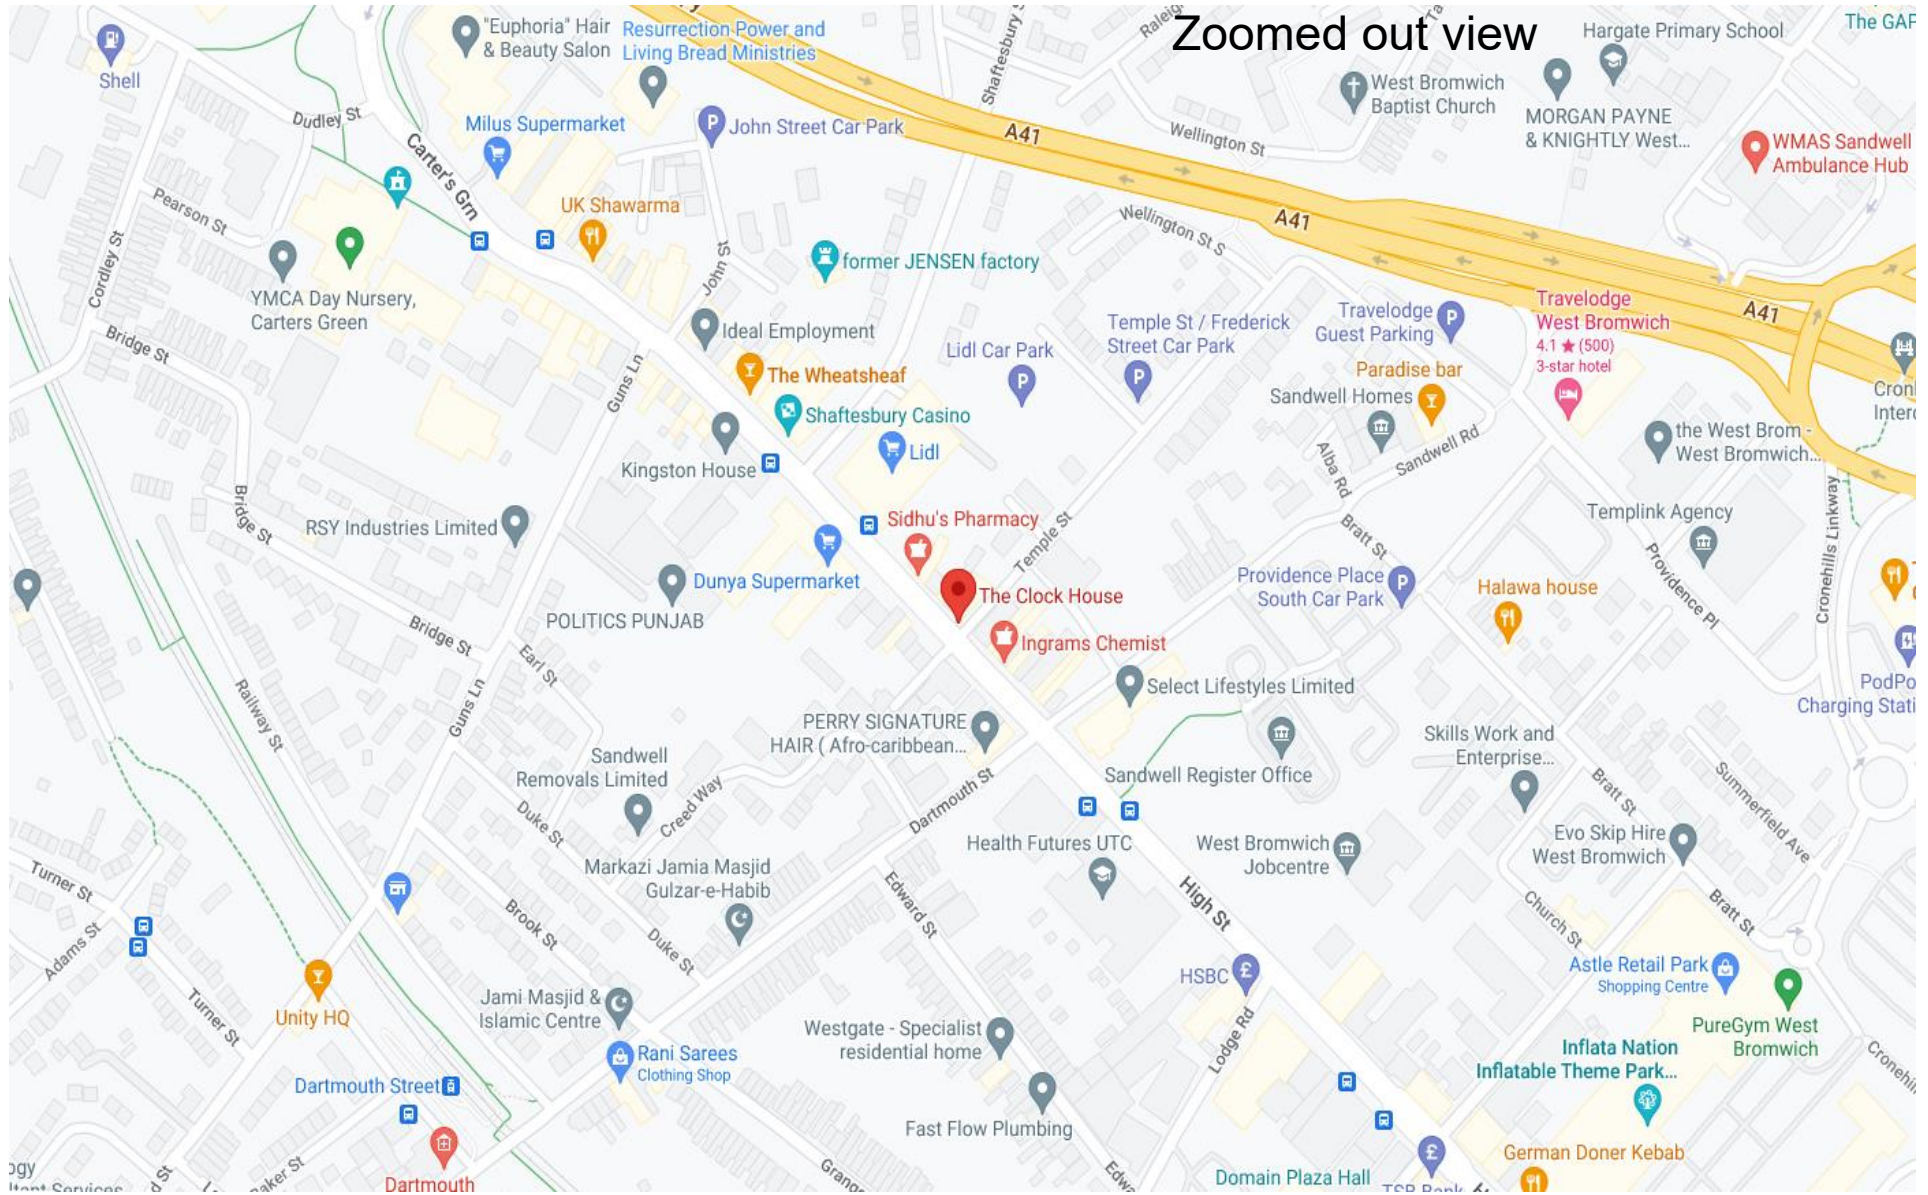

Appendix 4 – Location Plan

The Clock House, 361 High Street, West Bromwich, B70 9QG

Shows neighbouring roads

Zoomed out view

- Shell
- "Euphoria" Hair & Beauty Salon
- Resurrection Power and Living Bread Ministries
- Milus Supermarket
- John Street Car Park
- UK Shawarma
- former JENSEN factory
- YMCA Day Nursery, Carters Green
- Ideal Employment
- Lidl Car Park
- Temple St / Frederick Street Car Park
- Travelodge West Bromwich 4.1 ★ (500) 3-star hotel
- Paradise bar
- UK Shawarma
- Shaftesbury Casino
- Lidl
- Sandwell Homes
- the West Brom - West Bromwich...
- Templink Agency
- RSY Industries Limited
- Sidhu's Pharmacy
- The Clock House
- Ingrams Chemist
- Providence Place South Car Park
- Halawa house
- PodPo Charging Stati
- Dunya Supermarket
- POLITICS PUNJAB
- PERRY SIGNATURE HAIR (Afro-caribbean...
- Select Lifestyles Limited
- Skills Work and Enterprise...
- Evolution Hire West Bromwich
- Sandwell Register Office
- West Bromwich Jobcentre
- HSBC
- Westgate - Specialist residential home
- Fast Flow Plumbing
- Domain Plaza Hall
- HSBC
- West Bromwich Baptist Church
- MORGAN PAYNE & KNIGHTLY West...
- WMA Sandwell Ambulance Hub
- Hargate Primary School
- The GAF
- UK Shawarma
- former JENSEN factory
- YMCA Day Nursery, Carters Green
- Ideal Employment
- Lidl Car Park
- Temple St / Frederick Street Car Park
- Travelodge West Bromwich 4.1 ★ (500) 3-star hotel
- Paradise bar
- UK Shawarma
- Shaftesbury Casino
- Lidl
- Sandwell Homes
- the West Brom - West Bromwich...
- Templink Agency
- RSY Industries Limited
- Sidhu's Pharmacy
- The Clock House
- Ingrams Chemist
- Providence Place South Car Park
- Halawa house
- PodPo Charging Stati
- Dunya Supermarket
- POLITICS PUNJAB
- PERRY SIGNATURE HAIR (Afro-caribbean...
- Select Lifestyles Limited
- Skills Work and Enterprise...
- Evolution Hire West Bromwich
- Sandwell Register Office
- West Bromwich Jobcentre
- HSBC
- Westgate - Specialist residential home
- Fast Flow Plumbing
- Domain Plaza Hall
- HSBC
- West Bromwich Baptist Church
- MORGAN PAYNE & KNIGHTLY West...
- WMA Sandwell Ambulance Hub
- Hargate Primary School
- The GAF
- UK Shawarma
- former JENSEN factory
- YMCA Day Nursery, Carters Green
- Ideal Employment
- Lidl Car Park
- Temple St / Frederick Street Car Park
- Travelodge West Bromwich 4.1 ★ (500) 3-star hotel
- Paradise bar
- UK Shawarma
- Shaftesbury Casino
- Lidl
- Sandwell Homes
- the West Brom - West Bromwich...
- Templink Agency
- RSY Industries Limited
- Sidhu's Pharmacy
- The Clock House
- Ingrams Chemist
- Providence Place South Car Park
- Halawa house
- PodPo Charging Stati
- Dunya Supermarket
- POLITICS PUNJAB
- PERRY SIGNATURE HAIR (Afro-caribbean...
- Select Lifestyles Limited
- Skills Work and Enterprise...
- Evolution Hire West Bromwich
- Sandwell Register Office
- West Bromwich Jobcentre
- HSBC
- Westgate - Specialist residential home
- Fast Flow Plumbing
- Domain Plaza Hall
- HSBC
- West Bromwich Baptist Church
- MORGAN PAYNE & KNIGHTLY West...
- WMA Sandwell Ambulance Hub
- Hargate Primary School
- The GAF